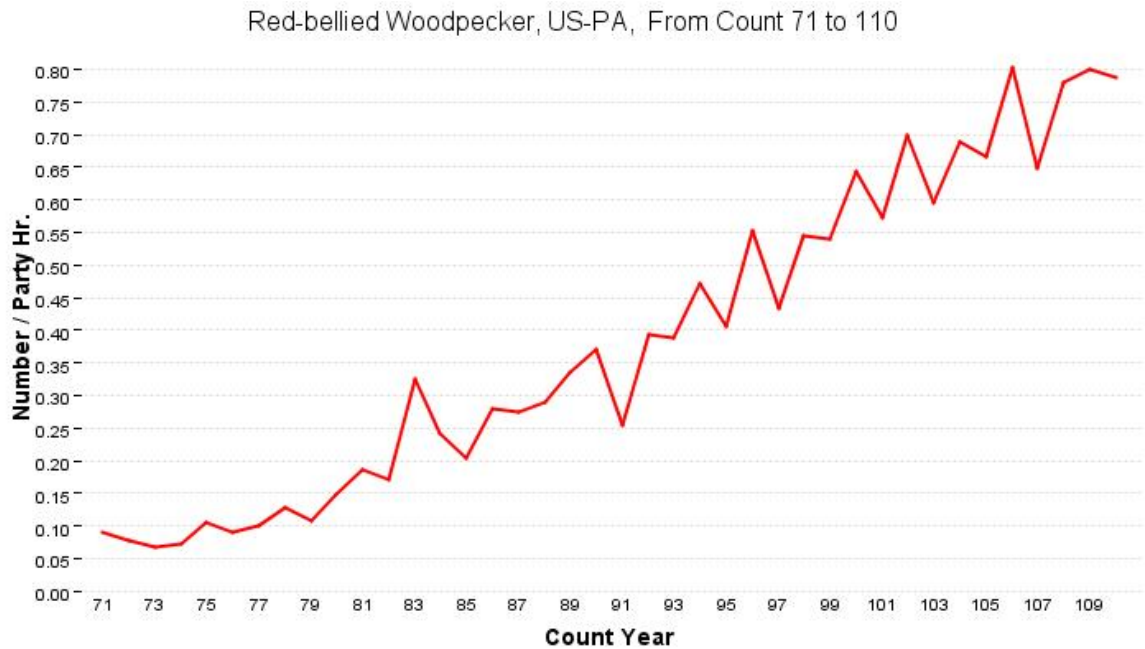

Here are two graphs generated by National Audubon's Christmas Count data site. They represent Pennsylvania counts for Ruffed Grouse over the past 60 years and Red-bellied Woodpecker for the past 40 years.

The 2010 Lewisburg Area bird list

Canada Goose	872		Hairy Woodpecker	11
Wood Duck	11		Northern Flicker	19
American Black Duck	26		Pileated Woodpecker	15
Mallard	349		Northern Shrike	1
Canvasback	1		Blue Jay	201
Redhead	2		American Crow	1373
Common Goldeneye	1		Fish Crow	3
Hooded Merganser	2		Common Raven	9
Common Merganser	109		Horned Lark	12
Ring-necked Pheasant	1		Black-capped Chickadee	238
Wild Turkey	69		Tufted Titmouse	156
Great Blue Heron	21		Red-breasted Nuthatch	8
Bald Eagle	8		White-breasted Nuthatch	83
Northern Harrier	7		Brown Creeper	10
Sharp-shinned Hawk	2		Carolina Wren	32
Cooper's Hawk	7		Winter Wren	3
Accipiter sp.	2		Golden-crowned Kinglet	12
Red-shouldered Hawk	1		Ruby-crowned Kinglet	1
Red-tailed Hawk	117		Eastern Bluebird	303
Rough-legged Hawk	1		American Robin	5
American Kestrel	77		Northern Mockingbird	103
Merlin	1		European Starling	4266
Killdeer	1		Cedar Waxwing	14
Wilson's Snipe	14		American Tree Sparrow	91
Ring-billed Gull	22		Field Sparrow	18
Herring Gull	1		Song Sparrow	88
Rock Pigeon	617		Swamp Sparrow	2
Mourning Dove	175		White-throated Sparrow	194
Barn Owl	4		White-crowned Sparrow	17
Screech Owl	10		Dark-eyed Junco	653
Great Horned Owl	13		Northern Cardinal	206
Saw-whet Owl	1		Brown-headed Cowbird	1
Belted Kingfisher	17		Purple Finch	13
Red-headed Woodpecker	1		House Finch	206
Red-bellied Woodpecker	36		American Goldfinch	86
Yellow-bellied Sapsucker	3		House Sparrow	420
Downy Woodpecker	84