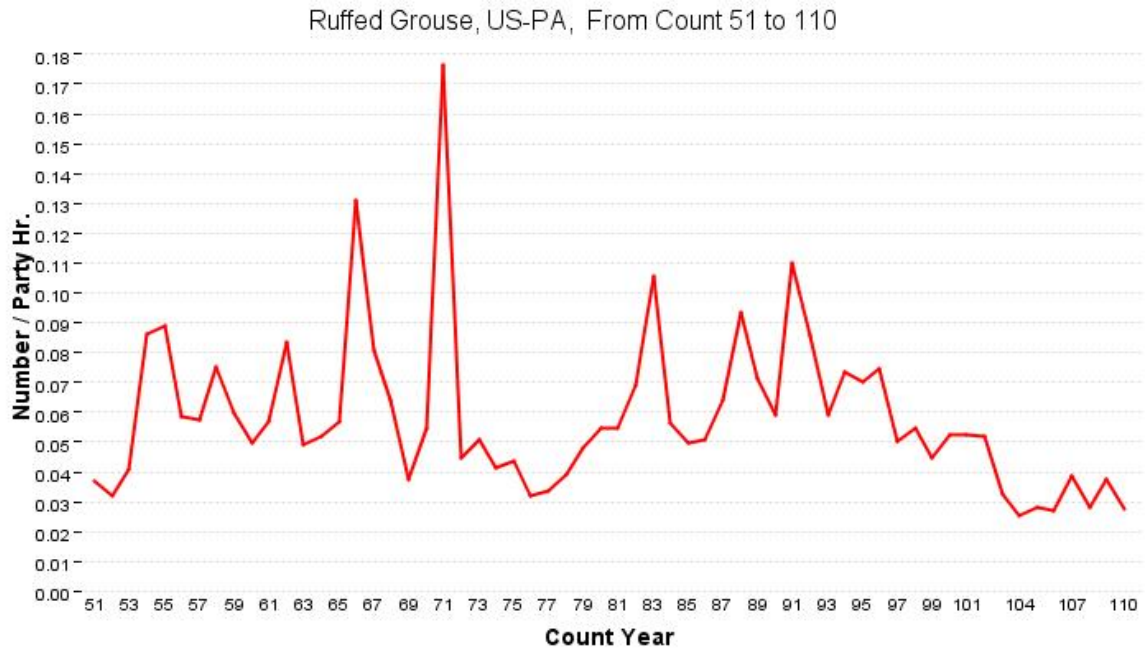

Here are two graphs generated by National Audubon's Christmas Count data site. They represent Pennsylvania counts for Ruffed Grouse over the past 60 years and Red-bellied Woodpecker for the past 40 years.

The 2010 Lewisburg Area bird list

Canada Goose	872		Hairy Woodpecker	11
Wood Duck	11		Northern Flicker	19
American Black Duck	26		Pileated Woodpecker	15
Mallard	349		Northern Shrike	1
Canvasback	1		Blue Jay	201
Redhead	2		American Crow	1373
Common Goldeneye	1		Fish Crow	3
Hooded Merganser	2		Common Raven	9
Common Merganser	109		Horned Lark	12
Ring-necked Pheasant	1		Black-capped Chickadee	238
Wild Turkey	69		Tufted Titmouse	156
Great Blue Heron	21		Red-breasted Nuthatch	8
Bald Eagle	8		White-breasted Nuthatch	83
Northern Harrier	7		Brown Creeper	10
Sharp-shinned Hawk	2		Carolina Wren	32
Cooper's Hawk	7		Winter Wren	3
Accipiter sp.	2		Golden-crowned Kinglet	12
Red-shouldered Hawk	1		Ruby-crowned Kinglet	1
Red-tailed Hawk	117		Eastern Bluebird	303
Rough-legged Hawk	1		American Robin	5
American Kestrel	77		Northern Mockingbird	103
Merlin	1		European Starling	4266
Killdeer	1		Cedar Waxwing	14
Wilson's Snipe	14		American Tree Sparrow	91
Ring-billed Gull	22		Field Sparrow	18
Herring Gull	1		Song Sparrow	88
Rock Pigeon	617		Swamp Sparrow	2
Mourning Dove	175		White-throated Sparrow	194
Barn Owl	4		White-crowned Sparrow	17
Screech Owl	10		Dark-eyed Junco	653
Great Horned Owl	13		Northern Cardinal	206
Saw-whet Owl	1		Brown-headed Cowbird	1
Belted Kingfisher	17		Purple Finch	13
Red-headed Woodpecker	1		House Finch	206
Red-bellied Woodpecker	36		American Goldfinch	86
Yellow-bellied Sapsucker	3		House Sparrow	420
Downy Woodpecker	84